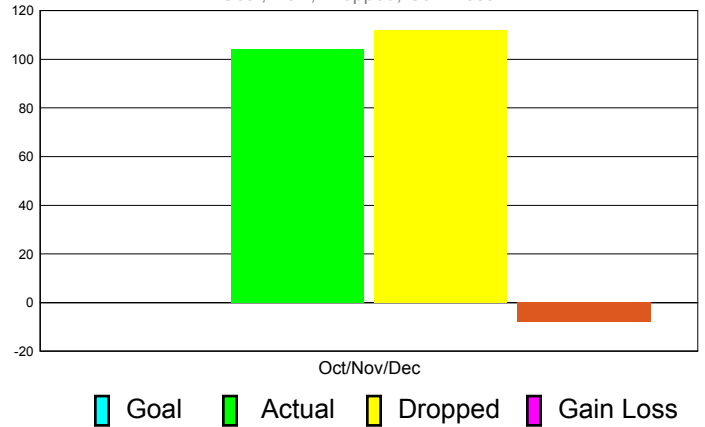

### YTD Status Quo Clubs 2010-2011

Status Quo Clubs Compared to Status Quo Members

## MEMBERSHIP

**Membership Results  
2011-2012**

**Membership  
2010-2011**

Month	Net Memb Goal	Actual New Memb	Actual Dropped Memb	Gain/Loss of Memb	Gain/Loss of Memb
Oct/Nov/Dec	0	104	112	-8	-19
<b>Totals</b>	<b>0</b>	<b>104</b>	<b>112</b>	<b>-8</b>	<b>-19</b>

### Membership Results 2011-2012

Goal, New, Dropped, Gain/Loss